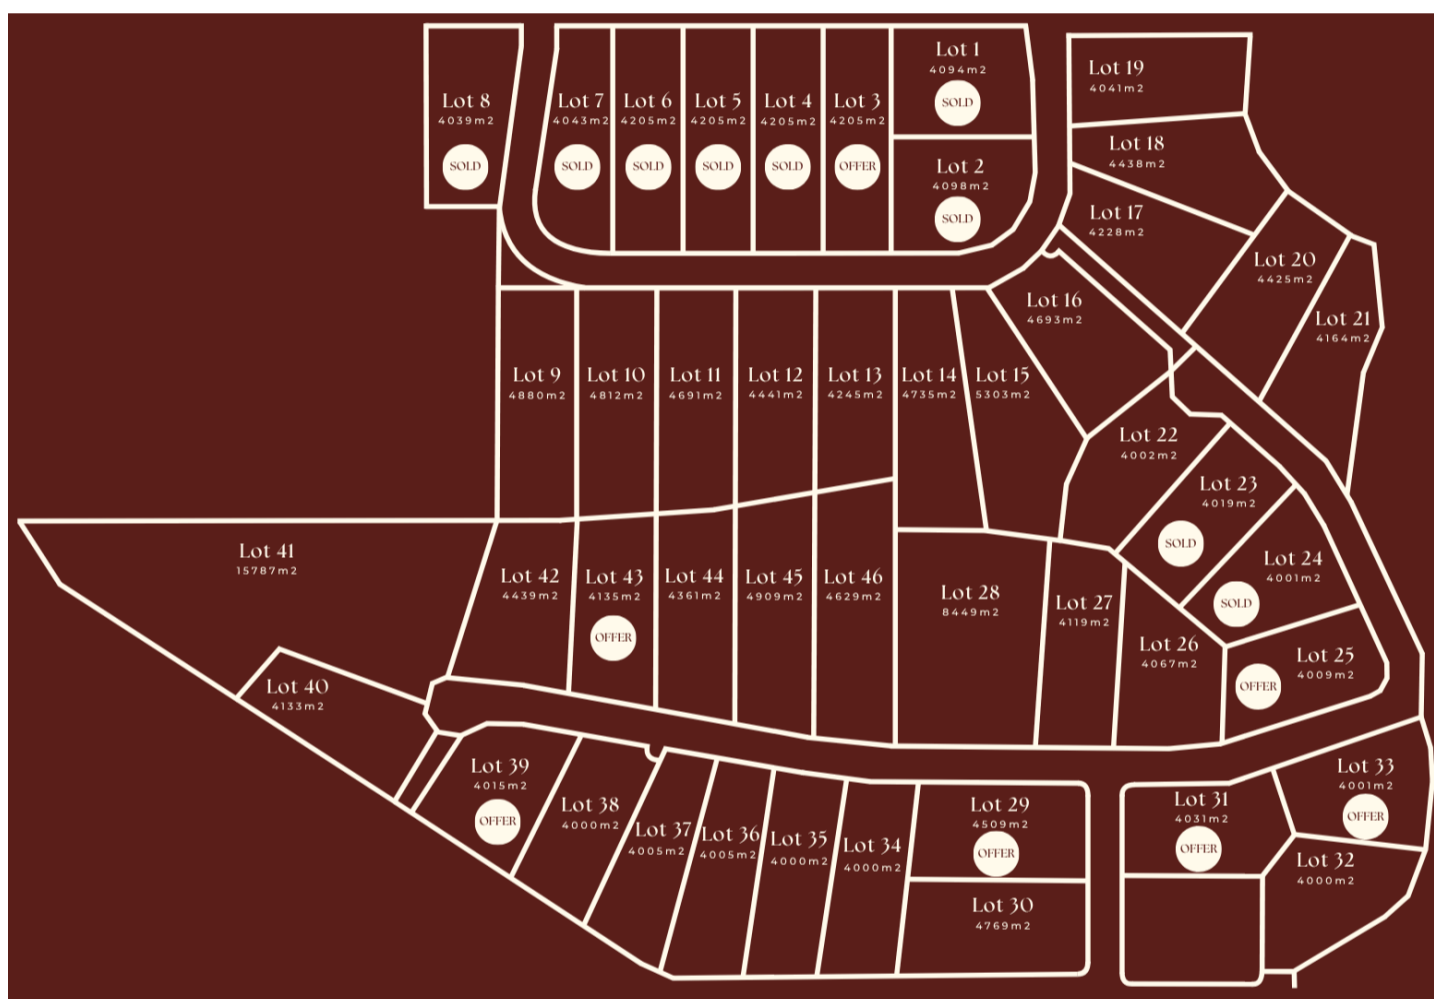

# Lot Pricing & Availability

Lots are moving fast. Several lots are already under offer. Titles expected mid-2026.

46

TOTAL LOTS

30

AVAILABLE

[Enquire Now -->](#)

## View Site Map

## All Lots

Lot sizes range from 4,000 m<sup>2</sup> to 15,880 m<sup>2</sup>. Prices current as of March 2026. Contact our agents to confirm availability.

Sold

ALL LOTS

AVAILABLE

UNDER OFFER

SOLD

Enquire Now -->

Enquire Now -->

Lot 32 4,000 m <sup>2</sup>	AVAILABLE <b>\$520,000</b> Secure Now
Lot 33 4,001 m <sup>2</sup>	AVAILABLE <b>\$520,000</b> Secure Now
Lot 34 4,000 m <sup>2</sup>	AVAILABLE <b>\$490,000</b> Secure Now
Lot 35 4,000 m <sup>2</sup>	AVAILABLE <b>\$490,000</b> Secure Now
Lot 37 4,005 m <sup>2</sup>	AVAILABLE <b>\$490,000</b> Secure Now
Lot 39 4,015 m <sup>2</sup>	AVAILABLE <b>\$495,000</b> Secure Now
Lot 40 4,133 m <sup>2</sup>	AVAILABLE <b>\$505,000</b> Secure Now
Lot 41 15,880 m <sup>2</sup>	AVAILABLE <b>\$650,000</b> Secure Now